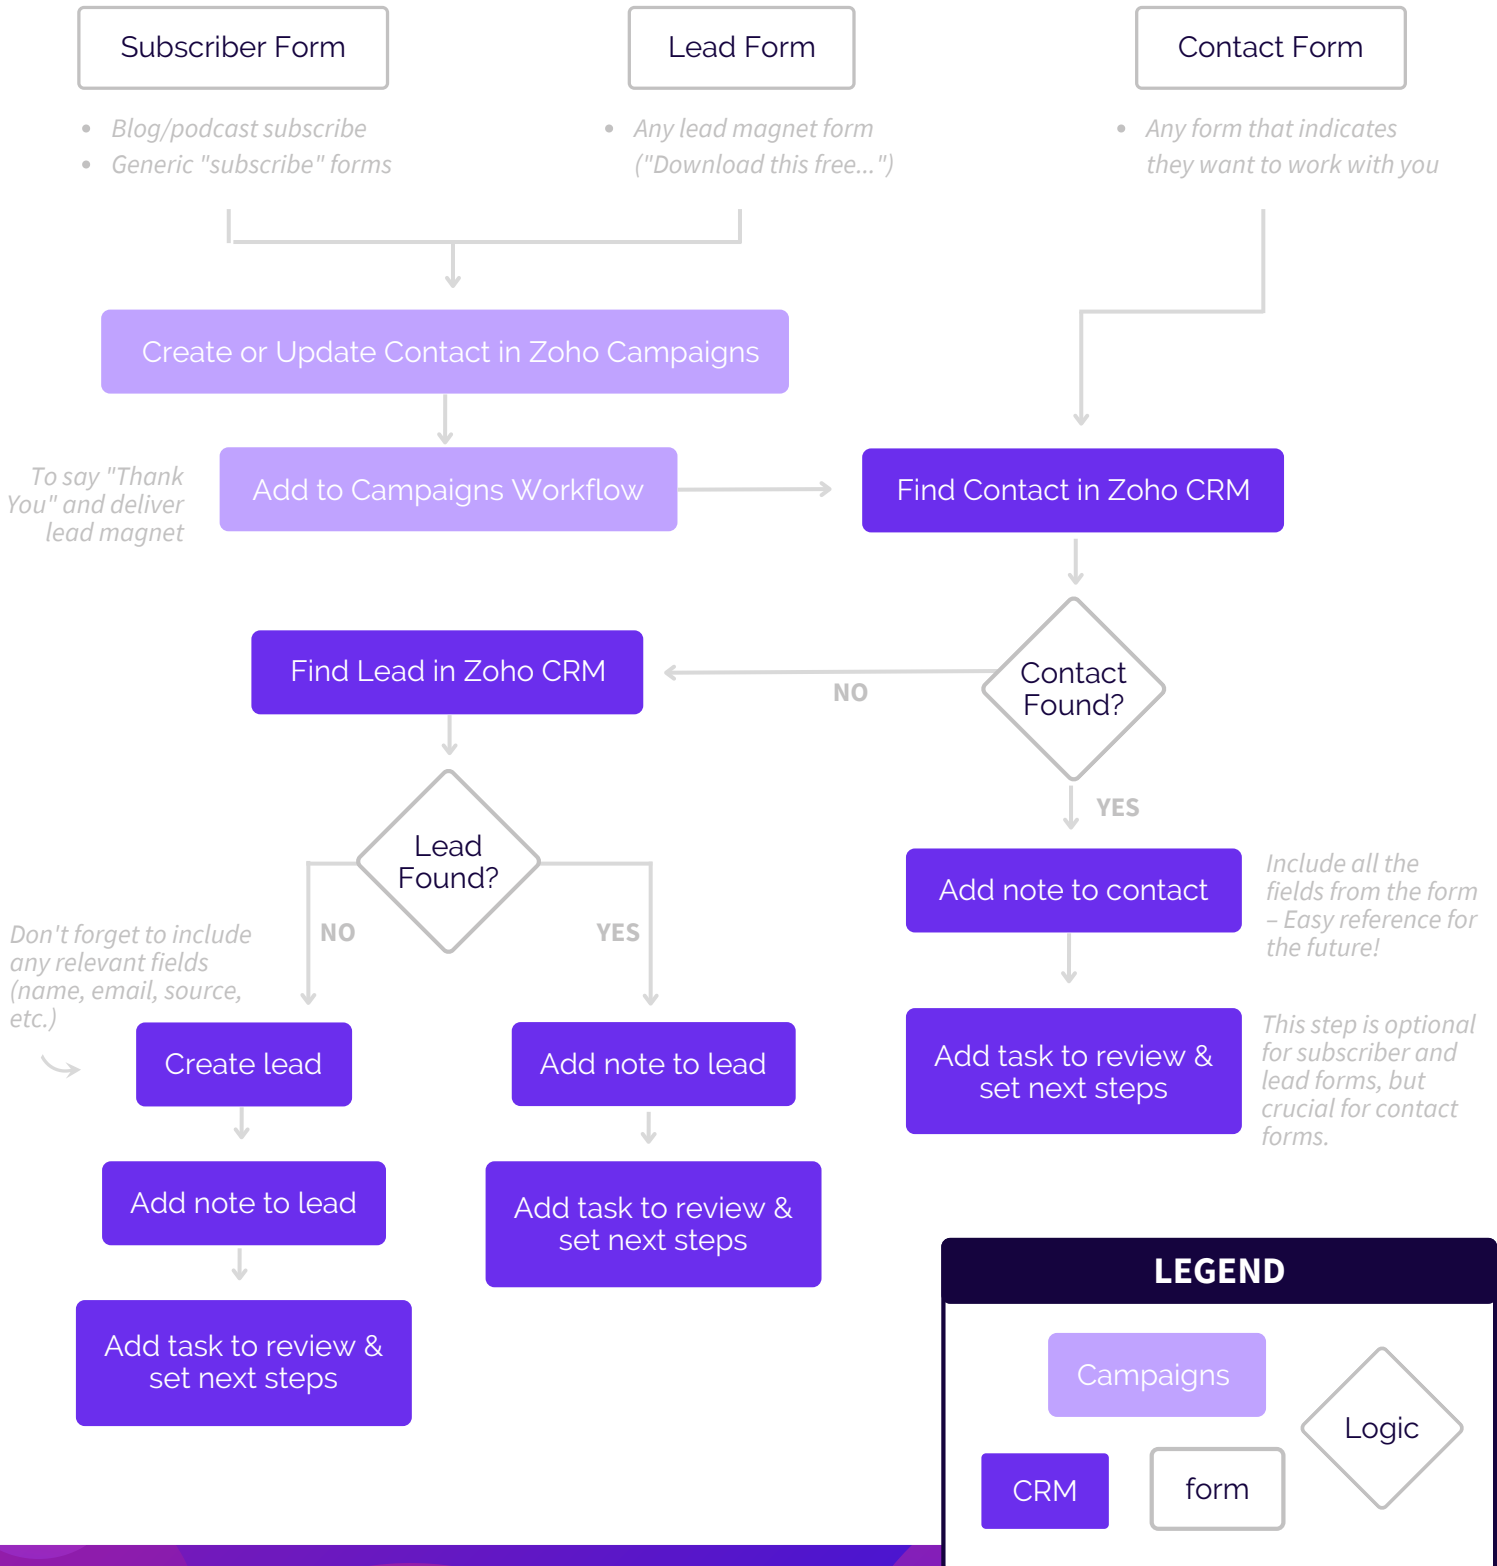

FORM AUTOMATION

The following automation is designed around the Zoho One ecosystem – which you'll use if you're a SpeakerFlow CRM customer – but the general "flow" can be used with any set of CRM, email marketing, and automation apps.